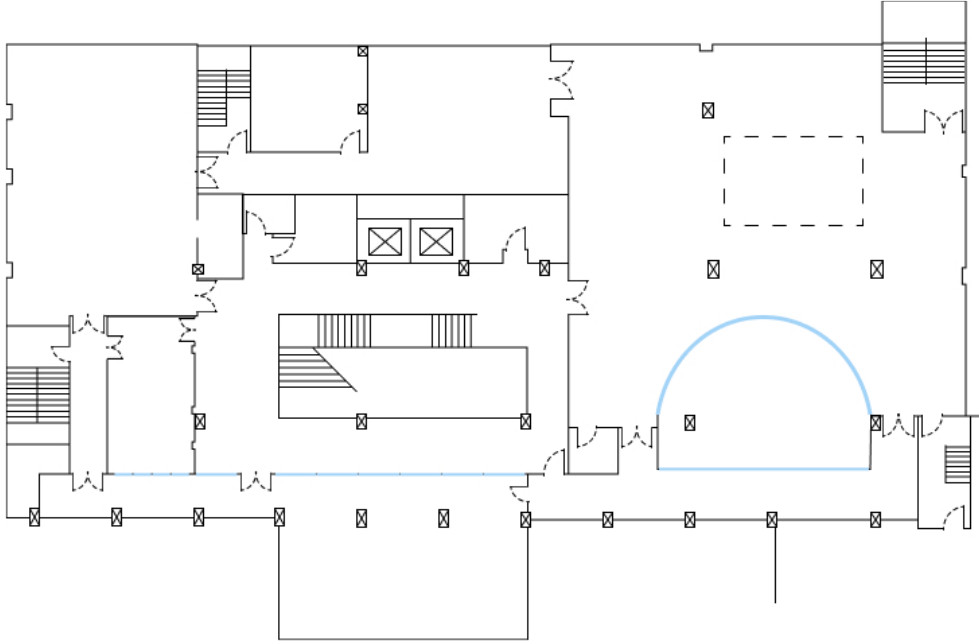

MEZZANINE LEVEL

LOCATED ON SECOND FLOOR ABOVE OUR LOBBY WITH A GRAND OPEN STAIRCASE AND AN OUTDOOR PATIO. THE COLUMBIA, CAPILANO AND FRASER ROOM ARE ALL LOCATED ON THIS FLOOR.

LOBBY LEVEL

LOCATED ON THE HOTELS LOBBY LEVEL WITH A GRAND OPEN STAIRCASE AND AN OUTDOOR PATIO. THE GEORGIA ROOM AND THE HOTELS RESTAURANT & LOBBY LOUNGE ARE LOCATED ON THIS FLOOR.